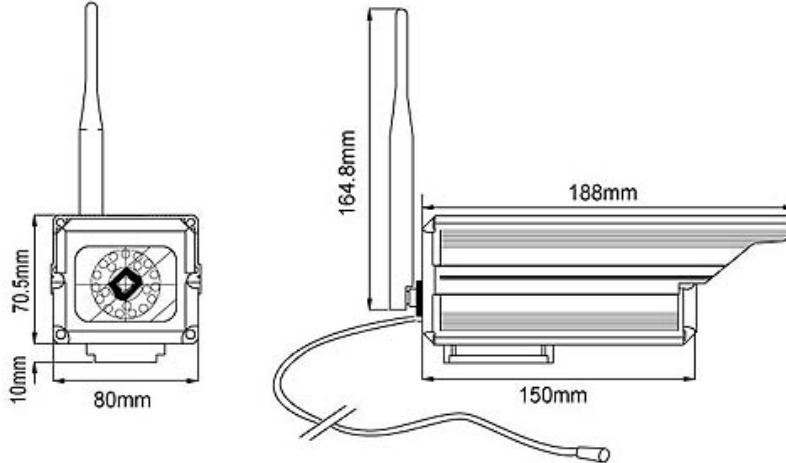

2.4GHz wireless 4 channel

1 W transmitter module

Phase Lock Loop(PLL)

High gain antenna 5dB

DRAWINGS, DIAGRAMS OR ILLUSTRATIVE IMAGES FOR YOUR GUIDANCE

ALLWAN SECURITY

France

Mail : info@allwan.fr

Web : www.allwan.fr

TECHNICAL DATA DOR GUIDANCE PURPOSES ONLY PLEASE VERIFY WITH OUR SALES OFFICE

Sensor	1/4" CCDColor
Lens	f3.6 fixed
Resolution	380 Lines
Shutter	AES
Gain	AGC
White balance	Auto
Illumination	0 Lux @ 7 meters with IR LEDs
LEDs	20 x IR (photo cell switched)
Enclosure	Aluminum weatherproof to IP65
Power	12V DC @ 800ma adapter
Transmitter O/P	1 Watt
Frequencies	2413, 2432, 2451,2470 MHz
Antenna	Omni dipole +5dB
Video O/P	1V pp 75Ω composite
Audio O/P	2V pp
Dimensions	See Diagram
Operating temp	-10°C ~ 50°C
Storage temp	-30°C ~ 60°C
Weight	725g