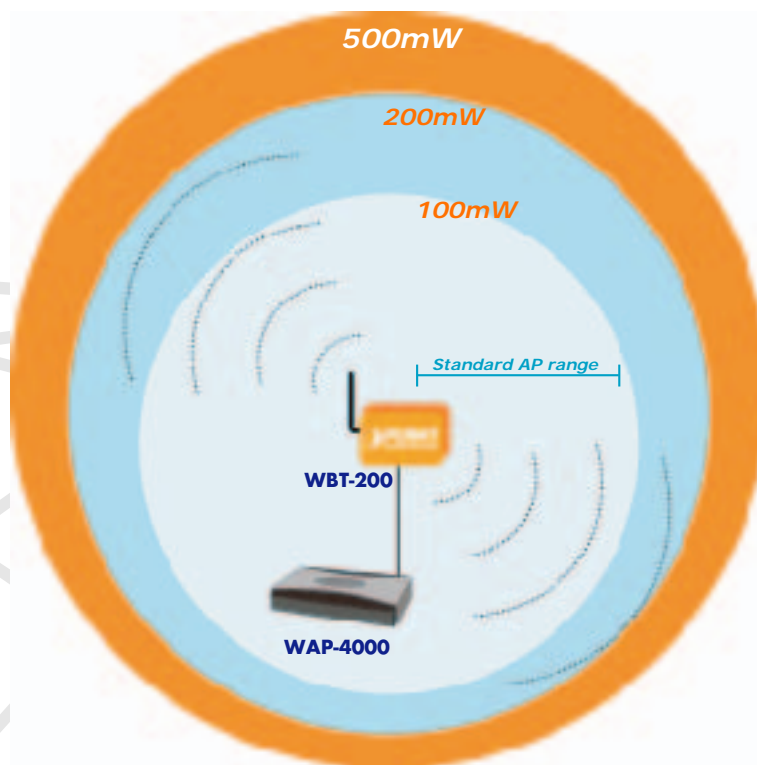

▶▶ SPECIFICATION

Product	2.4GHz WLAN Indoor Booster
Model	WBT-200
Operating Frequency	2400~2500MHz
Transmitter Output Power	100/200/500mW (20/23/27dBm)
Transmitter Input Power	8~18dBm
Receiver Gain	10~13dBm
Frequency Response Flatness	+/- 1dB over operating temperature
Rx Noise Figure	3.5dB typical
RF Input Connector	Reversed SMA
Antenna Connector	Reversed SMA
RF Cable	SMA to SMA Length: 75cm
DC Surge Protection	Available
Dimension	75 x 56 x 25mm (W x D x H)
Operating Temperature	0-45 degree C
Relative Humidity	10-90%, non-condensing
Power Requirement	12V DC, 1.25A
STANDARDS COMPLIANCE	
Electromagnetic Compatibility	FCC

▶▶ APPLICATIONS

- Installing WBT-200 to increase the radio coverage of your existing 802.11b/g wireless LAN.

▶▶ ORDERING INFORMATION

- **WBT-200** 2.4GHz WLAN Indoor Booster

PLANET Technology Corp.

11F, No. 96, Min Chuan Road, Hsin Tien, Taipei, Taiwan, R.O.C.
TEL:886-2-2219-9518 FAX:886-2-2219-9528
E-mail: sales@planet.com.tw http://www.planet.com.tw
VoIP Gateway : vip.planet.com.tw