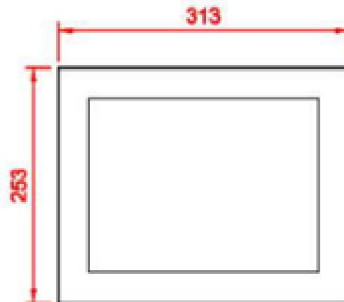

Rugged 12.1" LCD Touch Monitor

Specifications

LCD Display size

12.1" TFT LCD color display

LCD Resolution

1024 x 768 Super VGA resolution

Brightness of LCD (Luminance)

200 μ V 250 cd/m² high brightness, with high colors