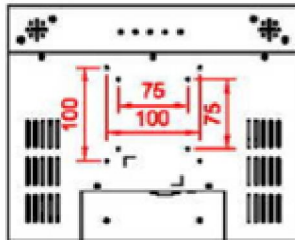

Rugged 12.1" LCD Touch Monitor

Specifications

LCD Display size

12.1" TFT LCD color display

LCD Resolution

1024 x 768 Super VGA resolution

Brightness of LCD (Luminance)

200 μ V 250 cd/m² high brightness, with high colors