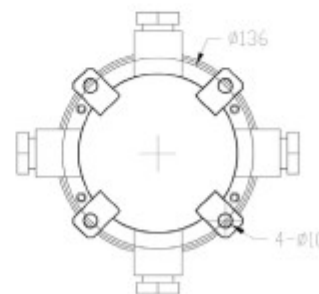

CERTIFICATE

Ex-marking	Exd II CT6
Certificate	CNEx05.0534
License	XK06-123-00251

ELECTRICAL

Connection	8-pin terminal
Rated value	250V / 20A
Cable type	22~14AWG

ENVIRONMENTAL

Air pressure	86~106KPa
Temperature	-45℃~+60℃
Humidity	≤95%RH(+25℃)

DIMENSIONS

Face view

Side view

MECHANICAL

Material	1Cr18Ni9Ti or 316L
IP	IP68
Dimension	200(H) x 200(W) x 80(D) mm
Unit weight	3.5Kg
Shipping weight	13Kg (3pcs/carton)
Cable outlets	4
Screw type	G-3/4"
Mounting type	Indoor and outdoors for wall mount

MOUNTING SIZE

Bottom mount size

Unit: mm.

ALLWAN SECURITY France
www.allwan-security.com