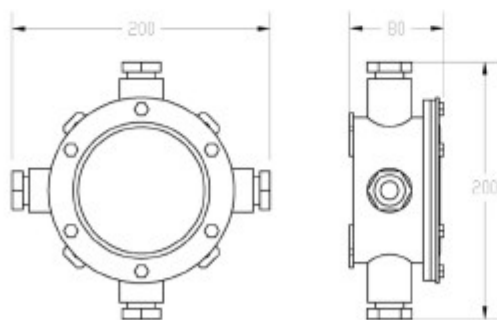

CERTIFICATE

Ex-marking	Exd II CT6
Certificate	CNEx05.0534
License	XK06-123-00251

ELECTRICAL

Connection	8-pin terminal
Rated value	250V / 20A
Cable type	22~14AWG

ENVIRONMENTAL

Air pressure	86~106KPa
Temperature	-45℃~+60℃
Humidity	≤95%RH(+25℃)

DIMENSIONS

Face view

Side view

MECHANICAL

Material	1Cr18Ni9Ti or 316L
IP	IP68
Dimension	200(H) x 200(W) x 80(D) mm
Unit weight	3.5Kg
Shipping weight	13Kg (3pcs/carton)
Cable outlets	4
Screw type	G-3/4"
Mounting type	Indoor and outdoors for wall mount

MOUNTING SIZE

Bottom mount size

Unit: mm.

ALLWAN SECURITY France
www.allwan-security.com