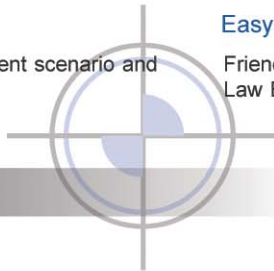

Multiple Recording Mode

Including of Manual/Auto/Motion Detect/Schedule for different scenario and environment use

Tamper-Proof Frame Counter

Watermarked with a counter indication in each frame. The recorded video file is tamper proof, a solid evidence for law enforcement units

Smallest in the world

Small and compact enough to put into a standard cigarette pack to do the concealed surveillance

Easy to use

Friendly setting & operation as well as considerable designed special for Law Enforcement Task