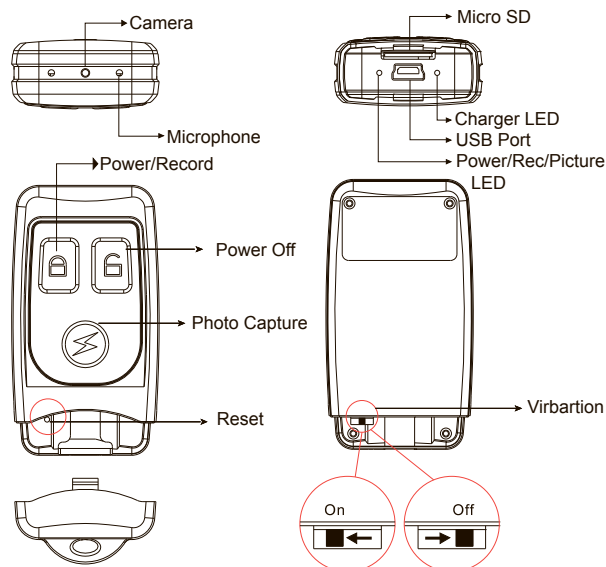

Specification

| | |
|--------------------------|---------------------------------------|
| Item Number | PV-RC200CK |
| Built-In Camera | CMOS Camera |
| Angle of View | 61 Degree |
| Recording Resolution | 640x480@29fps |
| Memory Type | Micro SD Card (2GB) |
| Max. Picture Elements | 1,300,000 pixels |
| Video File Format | Standard MPEG-4 (AVI) |
| Audio File Format | WMA |
| Pictur File Format | JPEG |
| PC Interface | Mini USB2.0 |
| Consumption Currect | Stand By : 120 mA / Recording : 150mA |
| Date/Time Table | YYYY/MM/DD, HH,MM,SS |
| Vibration Alert | On/ Off/ Record/ Photo |
| Power Supply | DC 5V/ 2A |
| Battery Charging Current | 250 mA |
| Battery Type | DC 3.7V/550 mA Li-on Battery |
| Battery Lifetime | 190 Minutes |
| Dimension | 71x35x16 mm |
| Weight | 34 g |

Standard Accessories

T-C3-0520

S-USB/PV-500

DC 5V Charger

USB Cable

*Specification & Appearance may be subjected to change without notice