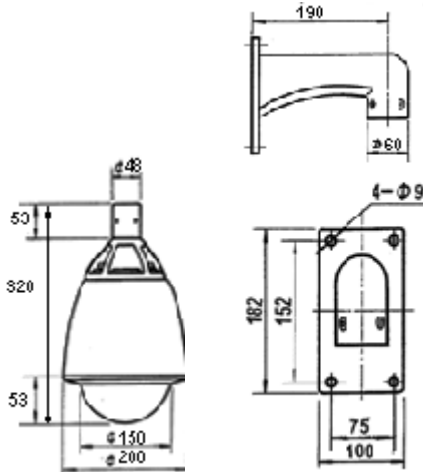

ALWAN SECURITY

Tel : 0 825 600 625

www.allwan.fr

info@allwan.fr

SE506W Outdoor Speed dome

Model	SE506W-980	SE506W-480	SE506W-454	SE506W-310
Image sensor			1/4" Sony Super HAD CCD	
Active pixels	740,000	752H*582V	758H*592V	795H*596V
Synchronization			Internal / External	
Video output			VBS1.0vP-P/75 OHMS	
Scanning frequency			15.625KHz/(H) 50Hz (V)	
Horizontal resolution	480TV lines	480TV lines	480TV lines	480TV lines
S/N ratio	50dB	50dB	50dB	50dB
Elec. shutter	1/3-1/10,000s	1/3-1/10,000s	1/3-1/10,000s	1/50-1/10,000s
Min. illumination	0.01lux	0.01lux	0.01lux	0.01lux
Focal length	f=4.1-73.8mm 312X	f=4.1-73.8mm 216X	f=3.6-82.8mm 230X	f=3.6-98mm 270X
Focal & iris			Auto/Manual	
Pan speed			0-240 dgs/S	
Tilt speed			0-100 dgs/S	
Pan range			360 dgs continuously	
Tilt range			90 dgs (180 dgs utmost flip)	
Preset			128, 4 Tracks 16 presets each	
Communication			RS485, 20 protocols supported	
Relative humidity			90% without stem	
Work temperature			-35~65 dgs C	
Power supply		12VDC/ 24VAC / 220VAC adapter provided		
Power consumption			35W	
Weight			10Kg	

Features:

- Die-Cast aluminum, Double Dome Housing, heater blower thermo control, IP66
- OSD, 4 privacy masks (NB: this feature SE506-310 excluded)
- Camera ID editing, up to 511 addresses
- 360° continuous pan, 90° tilt, 180° flip, 4 cruising tracks, 16 presets each track, 128 presets totally
- RS485 multi-protocol, 1 channel shuttle scan
- Alarms 4 in 2 out, light strike proof