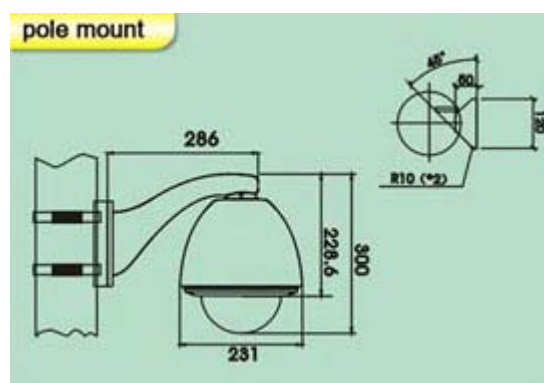

SD-807HP /C