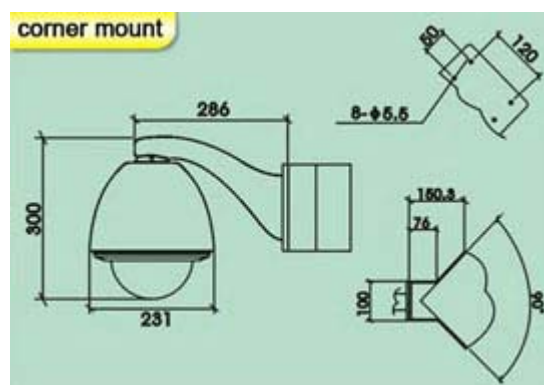

SD-807HP /B