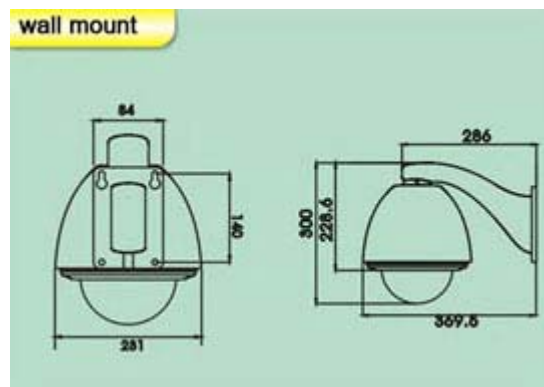

- -Auto pan scan : 355° programmable
- -Tilt rotation range : tilt 90°, with auto upset
- -Manual vertical speed : 0.4° - 150°/S
- -Preset time : < 1 s
- -Communication : RS485-422,AD,BI-PHASS code , axis visual co
- -Baud rate (RS485) : 2400/4800/9600/19200bps

Environmental

- -Operating temperature : 0° ~ +50° (Indoor)
- -40° ~ +60°(Outdoor)
- -Environmental humidity : 0 ~ 95% (no condensation)
- -Protection grade : IP66, TVS1500w lightning proof & surge proof

Physical

- -Dimension (mm) : Indoor: 300;Á215mm , Outdoor: 300;Á231mm
- -Net weight (Kg) : 5.36kg (outdoor),4.45Kg (indoor)
- -Gross weight (Kg) : 7.75Kg (outdoor), 6.84Kg (indoor)

SD-807HP /A