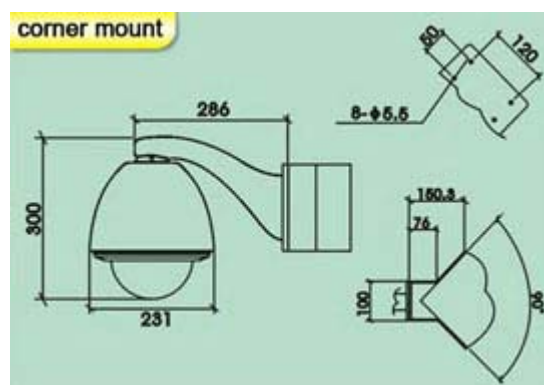

Specification:

Electrical

- Power supply : AC 24±4V
- Power consumption :10W (indoor), 50W (outdoor)

Operational

- Receiver : Built-in
- Motor : Stepping motor
- Sync system : External/internal
- Preset position : 128 presets, can be labeled with editable title
- Pan rotation range : Continuously 360°
- Manual pan speed : 0.4° - 320°/S

- Dimension (mm) : Indoor: 300;Á215mm , Outdoor: 300;Á231mm
- Net weight (Kg) : 5.36kg (outdoor),4.45Kg (indoor)
- Gross weight (Kg) : 7.75Kg (outdoor), 6.84Kg (indoor)

SD-807HP /A

SD-807HP /B

SD-807HP /C