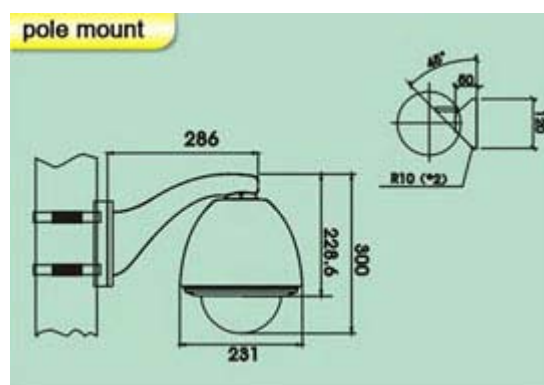

Specification:

Electrical

- Power supply : AC 24±4V
- Power consumption :10W (indoor), 50W (outdoor)

Operational

- Receiver : Built-in
- Motor : Stepping motor
- Sync system : External/internal
- Preset position : 128 presets, can be labeled with editable title
- Pan rotation range : Continuously 360°
- Manual pan speed : 0.4° - 320°/S

- Dimension (mm) : Indoor: 300;Á215mm , Outdoor: 300;Á231mm
- Net weight (Kg) : 5.36kg (outdoor),4.45Kg (indoor)
- Gross weight (Kg) : 7.75Kg (outdoor), 6.84Kg (indoor)

SD-807HP /A

SD-807HP /B

SD-807HP /C