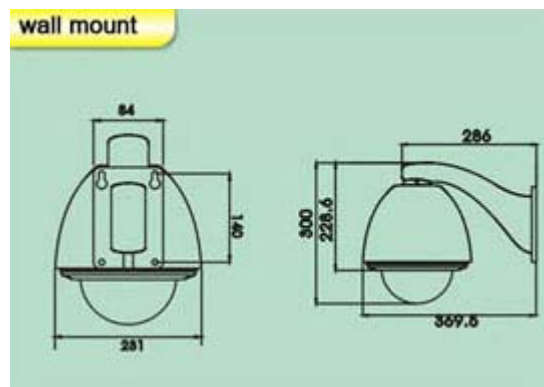

Specification:

Electrical

- Power supply : AC 24±4V
- Power consumption :10W (indoor), 50W (outdoor)

Operational

- Receiver : Built-in
- Motor : Stepping motor
- Sync system : External/internal
- Preset position : 128 presets, can be labeled with editable title
- Pan rotation range : Continuously 360°
- Manual pan speed : 0.4° - 320°/S

- Auto pan scan : 355° programmable
- Tilt rotation range : tilt 90°, with auto upset
- Manual vertical speed : 0.4° - 150°/S
- Preset time : < 1 s
- Communication : RS485-422,AD,BI-PHASS code , axis visual co
- Baud rate (RS485) : 2400/4800/9600/19200bps

- Dimension (mm) : Indoor: 300;Á215mm , Outdoor: 300;Á231mm
- Net weight (Kg) : 5.36kg (outdoor),4.45Kg (indoor)
- Gross weight (Kg) : 7.75Kg (outdoor), 6.84Kg (indoor)

SD-807HP /A

SD-807HP /B

SD-807HP /C