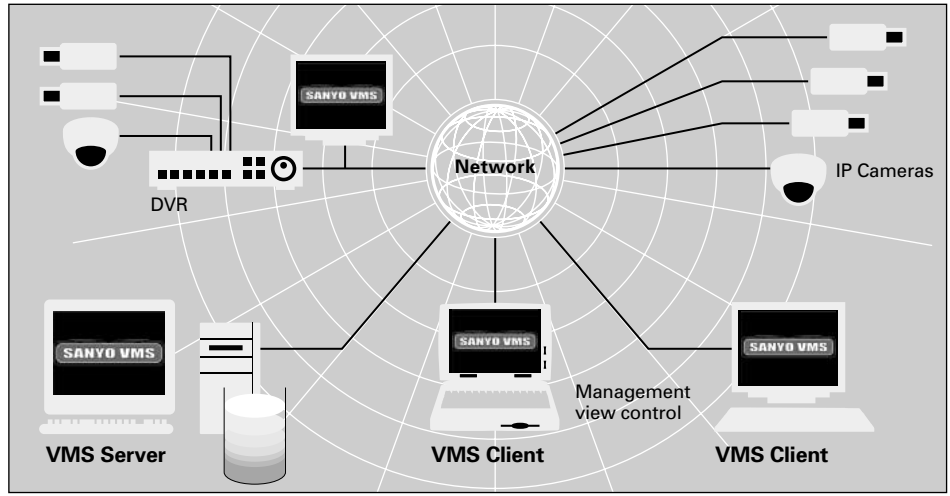

Video Management Software (VMS)

VA-SW50 (Advanced)
VA-SW60 (Enterprise)

- Full centralized control of network based video surveillance system
- Easy-to-use GUI monitoring, recording, and device control
- True server/client architecture

SANYO VMS is a software based NVR (Network Video Recorder) for full centralized management of IP video surveillance

VA-SW50/SW60

Features

- "SANYO Video Management Software" is a software management platform for SANYO's IP cameras, most of the industry's standard IP and megapixel cameras and encoders, and SANYO's DVRs*.
- Easy-to-navigate GUI with:
 - File tree architecture
 - Multi-screen configurations
 - Drag and Drop camera placement
 - Easy tool bar for major functions
 - Motion Detection
 - Digital Pan, Tilt, Zoom
- Supports SANYO's PTZs through connected DVRs*
- Allows PTZ Control of Network PTZ Cameras
- Multifunctional file tree:
 - Define IP Cameras / IP Video Encoders
 - Define cameras connected to DVR*
 - Define whether cameras are live view as well as archived
 - Define Remote Servers
 - Drag and Drop any camera on the tree to the viewing screen
 - Archives can also be accessed directly
- Permissions can be assigned at the individual, group, and server levels
- Time Date Search is easily accomplished through a scalable scroll bar
- Provides user-friendly wizards and comprehensive user management
- Supports from one to an unlimited number of cameras per server (version dependent)
- Multiple clients can be connected to a single server
- Client can be connected to multiple servers

*Please contact your dealer for supported DVRs.

Versions:

VA-SW50 (Advanced Edition)

Up to 16 camera connection, control, recording, and management of SANYO IP cameras, and other brands standard IP cameras. [Maximum: 5 clients]

VA-SW60 (Enterprise Edition)

Unlimited camera connection, control, recording, and management of SANYO DVRs*, SANYO IP cameras, other brands standard IP cameras, and other brands megapixel cameras. [Unlimited clients]