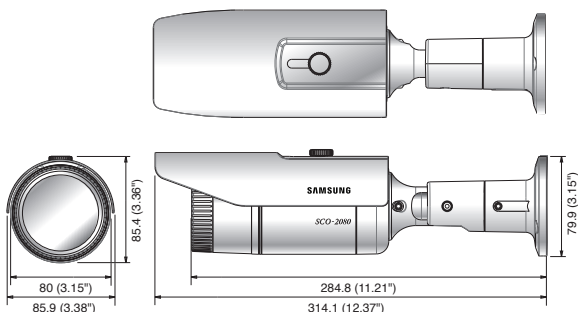

## Technical Specifications

	SCO-2080N	SCO-2080P
<b>ELECTRICAL</b>		
Input Voltage	Dual (12V DC / 24V AC)	
Power Consumption	Max. 2.7W / 3.8W	
<b>VIDEO</b>		
Imaging Device	1/3" Super HAD CCD	
Total Pixels	811(H) x 508(V)	795(H) x 596(V)
Effective Pixels	768(H) x 494(V)	752(H) x 582(V)
Scanning System	2 : 1 Interlace	
Synchronization	Internal / Line lock	
Frequency	H : 15.734KHz / V : 59.94Hz	H : 15.625KHz / V : 50Hz
Horizontal Resolution	Color : 600TV lines / B/W : 700TV lines	
Min. illumination	Color : 0.15Lux (50 IRE@F1.2), 0.0003Lux (Sens-up, 512x) B/W : 0.001Lux (50 IRE@F1.2)	
S / N (Y signal)	52dB	
Video Output	CVBS : 1.0Vp-p / 75Ω composite	
<b>LENS</b>		
Zoom Ratio	3.6x (Manual)	
Focal Length	2.8 ~ 10mm (F1.2)	
Max. Aperture Ratio	1 : 1.2(Wide) ~ 2.8(Tele)	
Min. Object Distance	0.2m (0.66ft)	
Angular Field of View	H : 94.4°(Wide) ~ 28°(Tele) / V : 69.2°(Wide) ~ 21°(Tele)	
Focus	Manual	
Iris Control	Auto / Manual	
<b>OPERATIONAL</b>		
On Screen Display	English, Japanese, Spanish, French, Portuguese, Taiwanese, Korean	English, French, German, Spanish, Italian, Chinese, Russian, Polish, Czech, Romanian, Serbian, Swedish, Danish, Turkish, Portuguese
Camera Title	Off / On (Displayed 15 characters)	
Day & Night	Auto (ICR) / Color / B/W	
SDDR	On / Off (Level adjustable)	
Backlight Compensation	BLC / HLC / Off	
Motion Detection	On / Off (8 programmable zones)	
Digital Zoom	On / Off (1x ~ 16x)	
Digital Image Stabilization	On / Off	
Privacy Masking	On / Off (12 programmable zones)	
2D+3D Noise Filter (SSNR III)	On / Off	
Sens-up (Frame Integration)	On / Off (Selectable 2x ~ 512x)	
Gain Control	Low / High / Off	
White Balance	ATW / Outdoor / Indoor / Manual / AWC (1,700°K ~ 11,000°K)	
Electronic Shutter Speed	Fixed (1/60 / Flickerless)	Fixed (1/50 / Flickerless)
Sharpness	On / Off (Level adjustable)	
Flip / Mirror	On / Off	
Communication	RS-485, Coaxial control	
<b>ENVIRONMENTAL</b>		
Operating Temperature / Humidity	-10°C ~ +50°C (+14°F ~ +122°F) / 20% ~ 90% RH	
<b>MECHANICAL</b>		
Dimension (WxHxD)	85.9 x 85.4 x 314.1mm (3.38" x 3.36" x 12.37")	
Weight	1Kg (2.2 lb)	
Ingress Protection	IP66	
Certifications	FCC (Class A)	CE (Class A)