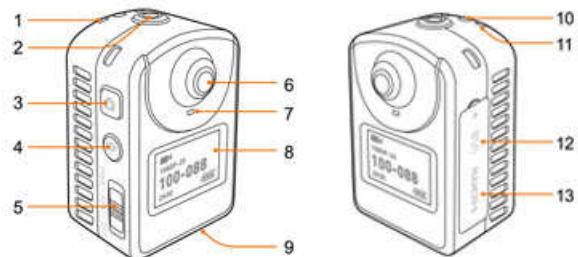

BODY-WORN : Police Intervention Camera

BODY CAMERA : BODY-10

Specifications :

BODY-WORN/BODY CAMERA : BODY-10	
Maximum Video resolution	1080P/30fps, 720P/60fps, 480P/120fps
Photo resolution	8 MegaPixels
Horizontal view angle	Fish-eye : 115° f/2.6
Shooting	Fast shooting up to 8 images /sec
Zoom	Digital zoom 10X
Transmission	WiFi transmission up to 100 meters
Autonomy recording	3.5 hours continue recording time
Battery	Built-in 3300 mAH lithium battery
Protection index	IP50
Video storage	Can support SD card up to 32GB (not included)
Holder	Fixation clip
Pre- recording	Configurable up to 10 secondes
Operating systems	Windows XP, 7 and later
Weight/ dimensions	49 g, 52 x 34 x 28 mm

DESCRIPTION :

Extremely compact: With the size of a small matchbox, this body camera has high performances and advanced features

Maximum video resolution : With its high video quality of 1080p / 30fps, Body-10 allows a high definition monitoring

High Quality SnapShot : High photo resolution 8MP, useful for facial recognition

Wide view angle : « Fish eye » shooting, with horizontal viewing angle 115°

Strong Wi-Fi Connection : Broadcast distance (100m).

1. Recording status indicator
2. Record key
3. Shoot key
4. Wi-Fi key
5. Power key
6. Lens
7. Power/work state indicator

8. LCD screen
9. TF card slot
10. Strap hole
11. Power indicator
12. USB port
13. Mini HDMI port