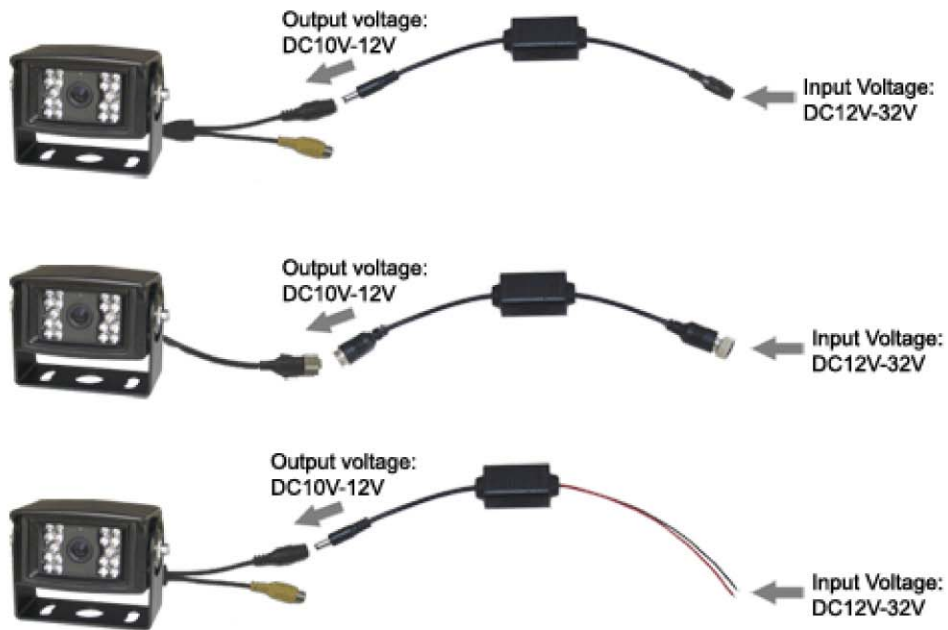

Accessory - Automobile DC Adapter

➤ Product Images £°

AC-520

➤ Features £°

■ Different plugs available

■ Compact size

➤ Connection £°

➤ Specifications £°

Automobile DC Adapter : AC-520
Input Voltage: DC12V-32V
Output Voltage: DC10V-12V
Different input and output plugs available
Compact size

ALLWAN SECURITY

Tél : 0 825 600 625

www.allwan.fr